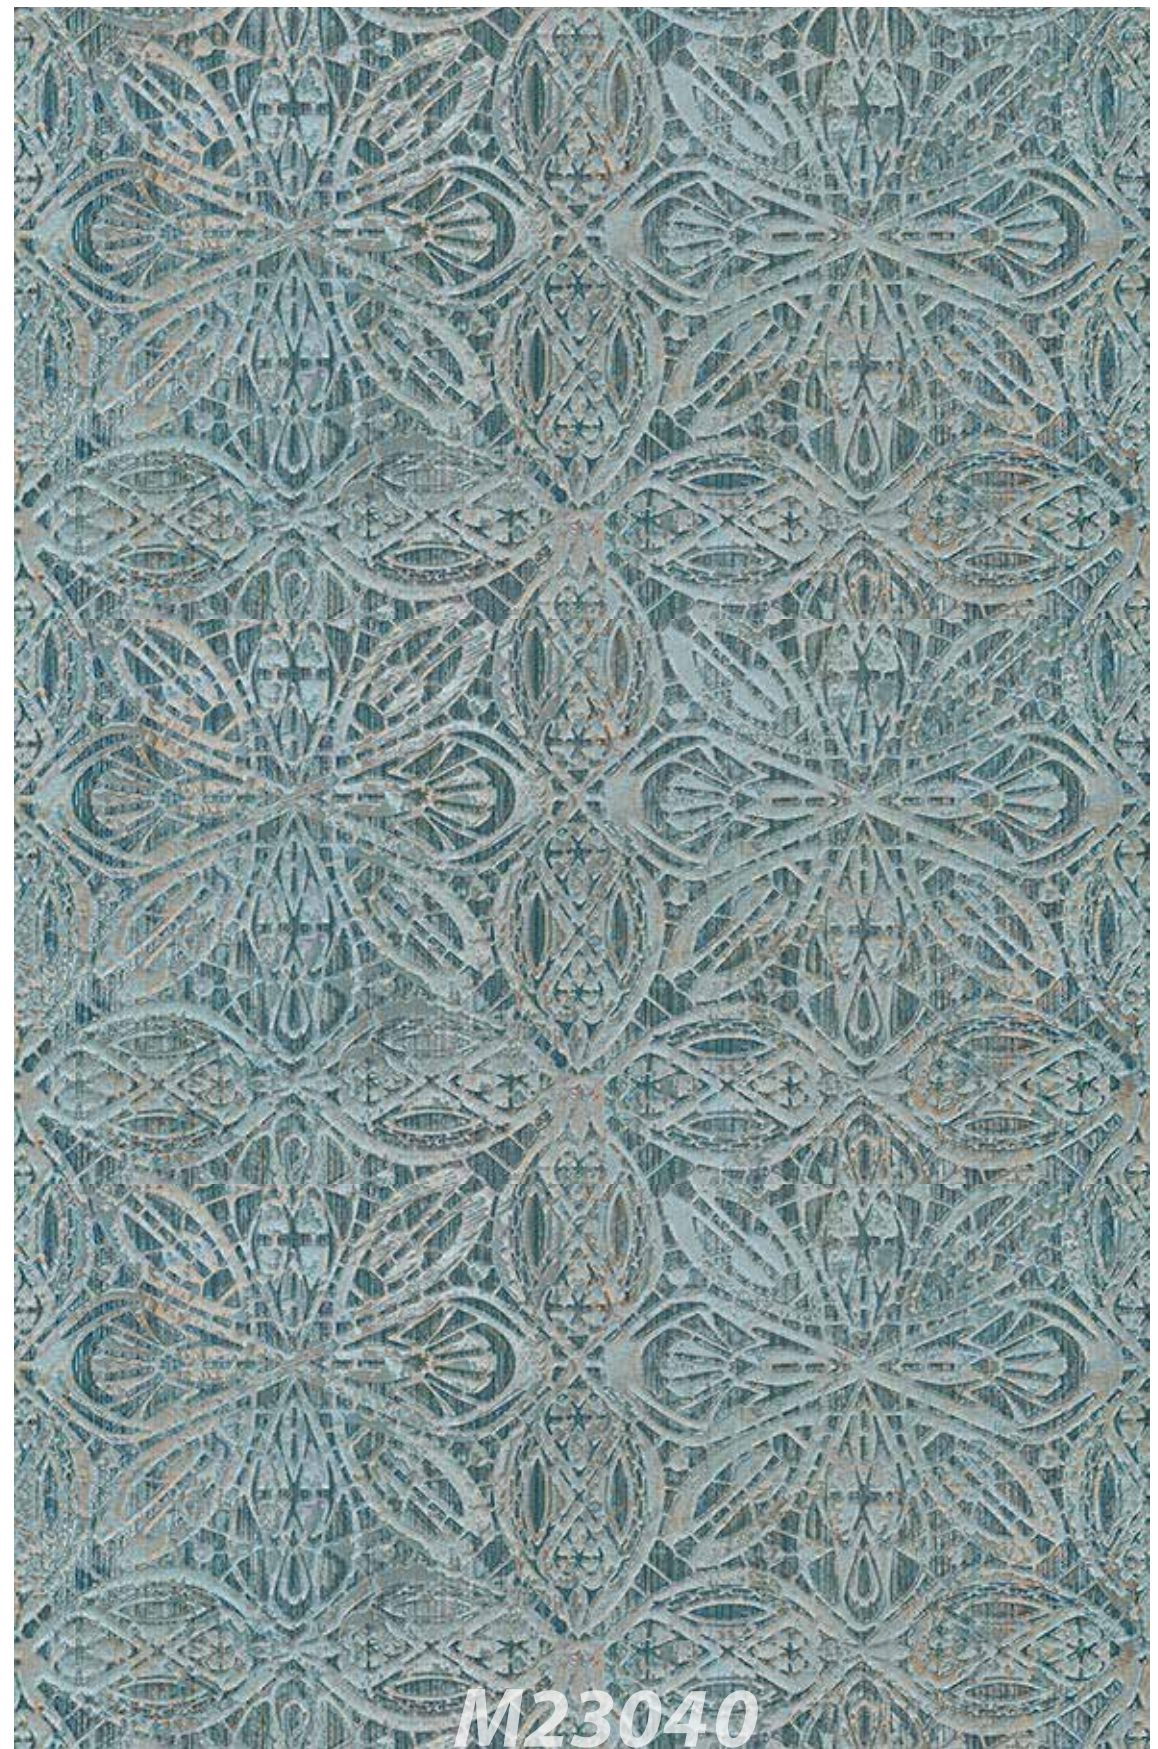

**M 23018**

Surface de couverture  
5m<sup>2</sup>

M 23013

M 23027

M 23029

M 23035

Surface de couverture  
5m<sup>2</sup>

M 23033

M 23031

A close-up photograph of a dark grey, textured paper sample. The texture is fibrous and uneven, with some darker and lighter grey tones. The paper has a slightly mottled appearance.

M 23028

A close-up photograph of a light grey, textured paper sample. The texture is fibrous and uneven, with some darker and lighter grey tones. The paper has a slightly mottled appearance.

M 23030

A close-up photograph of a light beige, textured paper sample. The texture is fibrous and uneven, with some darker and lighter beige tones. The paper has a slightly mottled appearance.

M 23032

A close-up photograph of a brown, textured paper sample. The texture is fibrous and uneven, with some darker and lighter brown tones. The paper has a slightly mottled appearance.

M 23036

M 23034

**M23041**

**M23039**

M23043

M23040

M23046

**M23051**