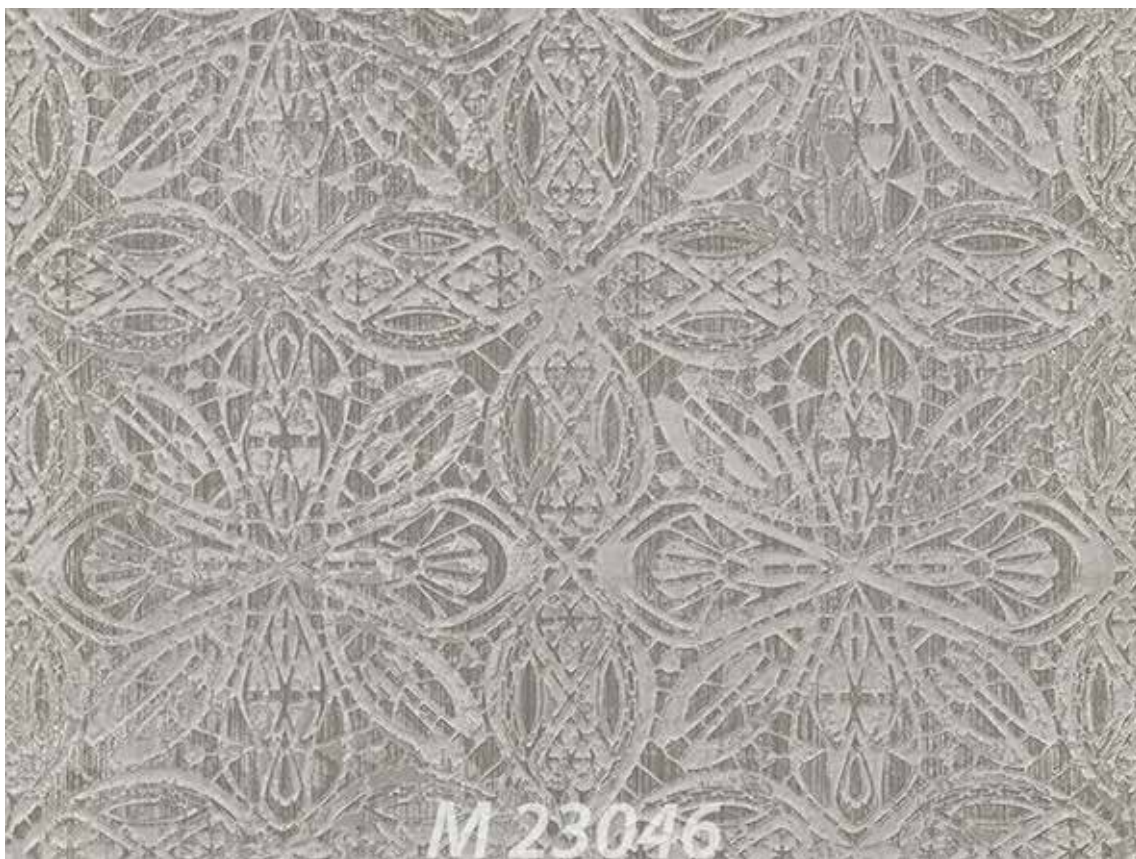

M 23030

A close-up photograph of a light beige, textured paper sample. The texture is fibrous and uneven, with some darker and lighter beige tones. The paper has a slightly mottled appearance.

M 23032

A close-up photograph of a brown, textured paper sample. The texture is fibrous and uneven, with some darker and lighter brown tones. The paper has a slightly mottled appearance.

M 23036

M 23034

**M23041**

**M23039**

M23043

M23040

M23046

**M23051**