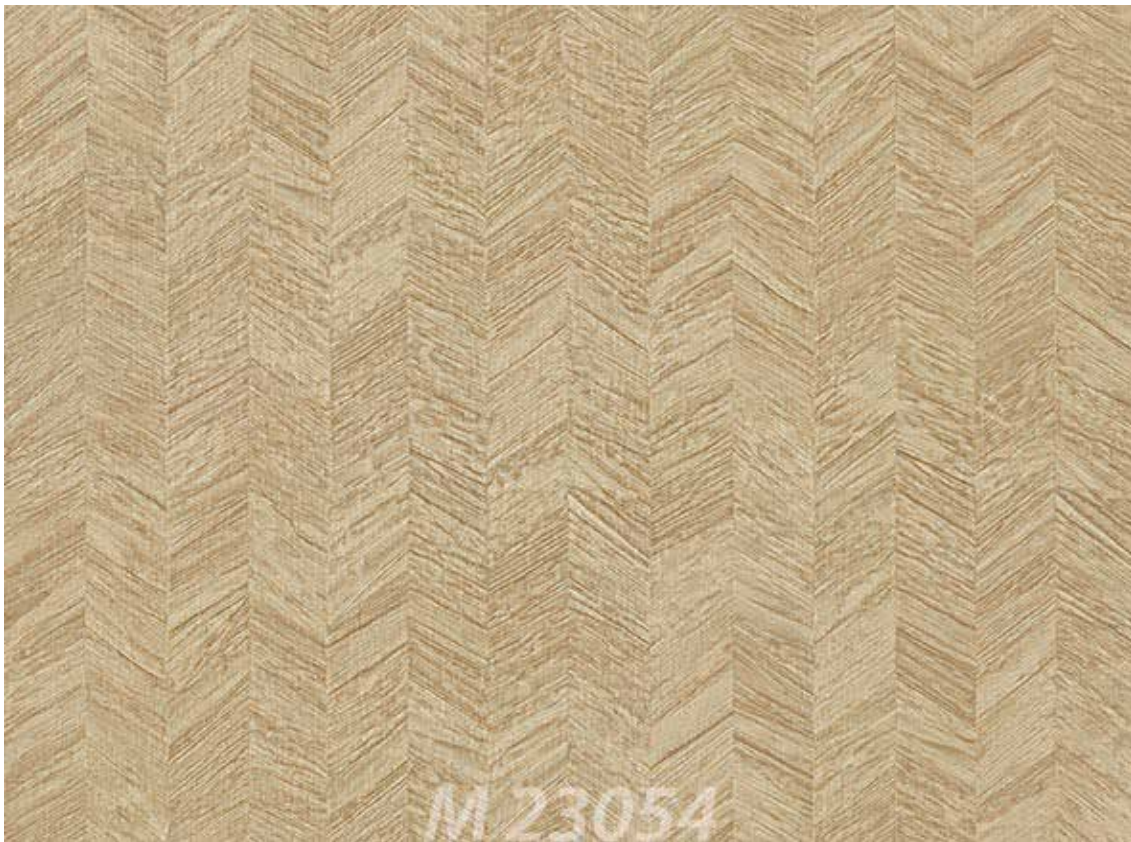

M 23060

M 23058

M 23054

M 23056