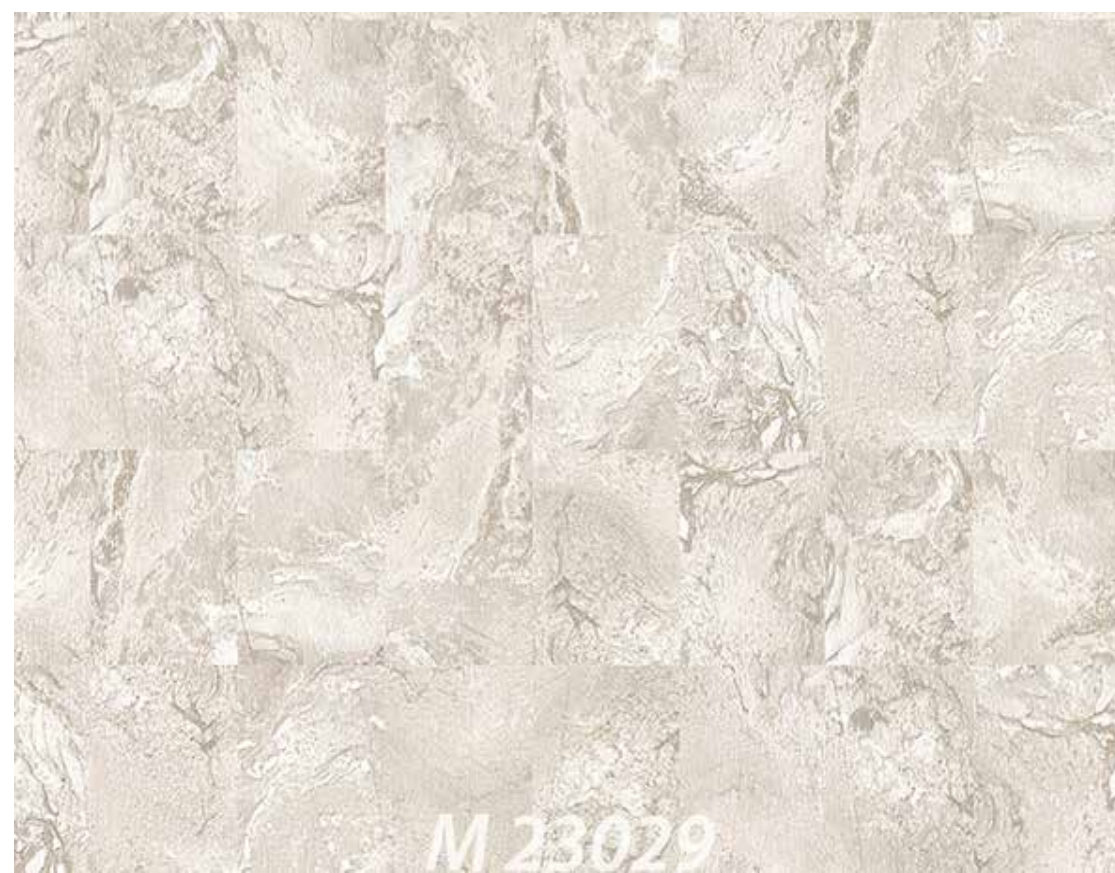

**M 23018**

Surface de couverture  
5m<sup>2</sup>

M 23013

M 23027

M 23029

M 23035

Surface de couverture  
5m<sup>2</sup>

M 23033

M 23031

A close-up photograph of a dark grey, textured paper sample. The texture is fibrous and uneven, with some darker and lighter grey tones. The paper has a slightly mottled appearance.

M 23028

A close-up photograph of a light grey, textured paper sample. The texture is fibrous and uneven, with some darker and lighter grey tones. The paper has a slightly mottled appearance.

M 23030

A close-up photograph of a light beige, textured paper sample. The texture is fibrous and uneven, with some darker and lighter beige tones. The paper has a slightly mottled appearance.

M 23032

A close-up photograph of a brown, textured paper sample. The texture is fibrous and uneven, with some darker and lighter brown tones. The paper has a slightly mottled appearance.