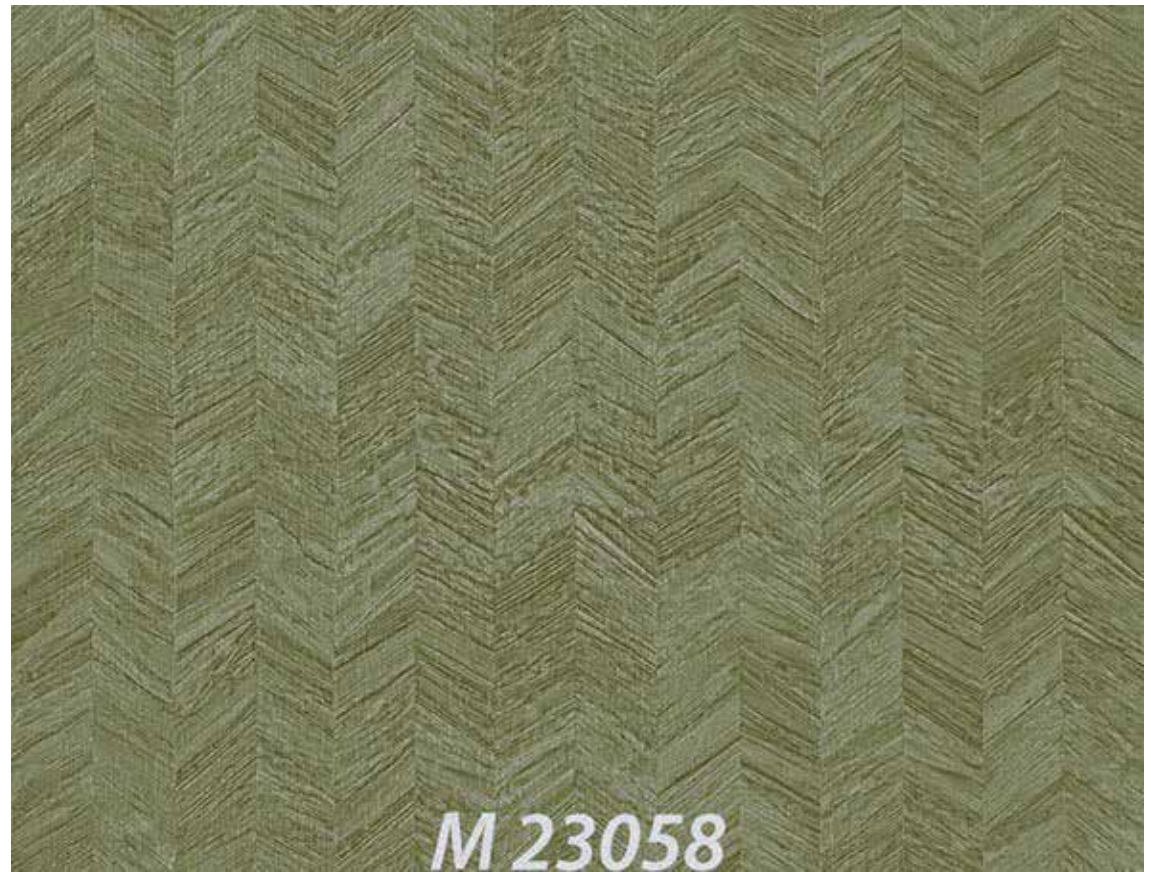

M 23060

M 23058

M 23054

M 23056