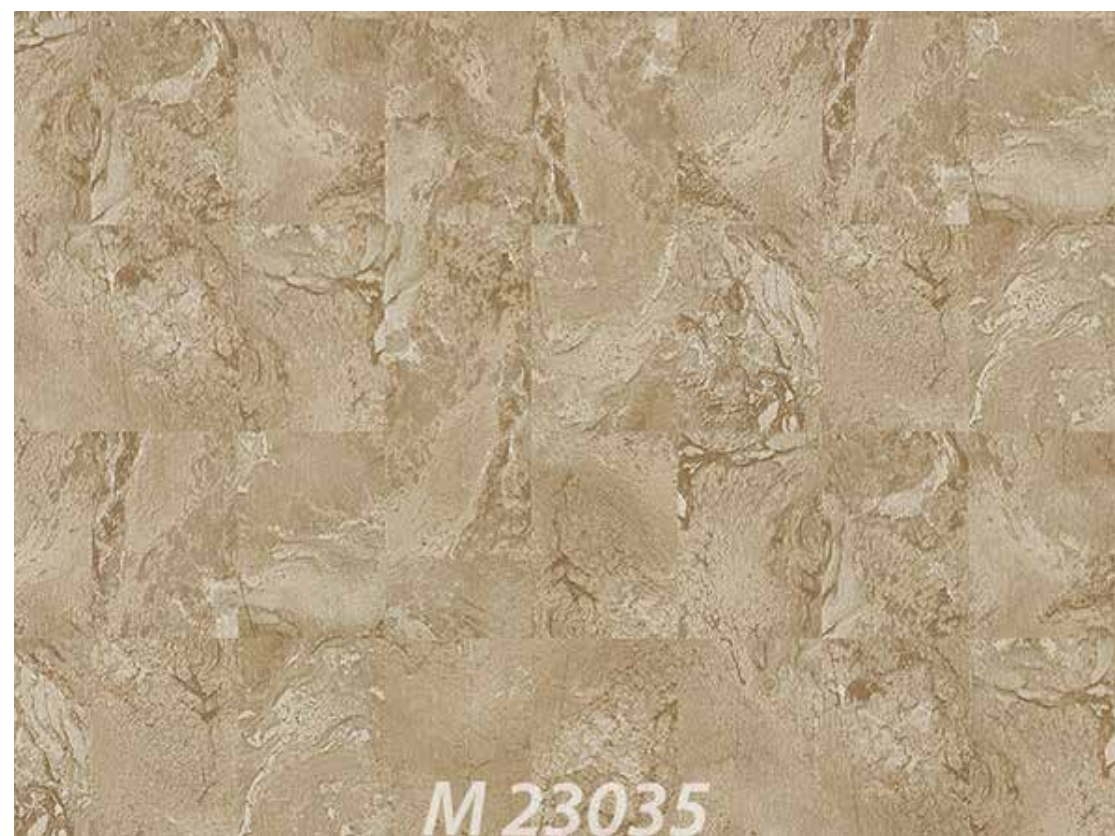

**M 23018**

Surface de couverture  
5m<sup>2</sup>

M 23013

M 23027

M 23029

M 23035

Surface de couverture  
5m<sup>2</sup>

M 23033

M 23031

A close-up photograph of a dark grey, textured paper sample. The texture is fibrous and uneven, with some darker and lighter grey tones. The paper has a slightly mottled appearance.

M 23028

A close-up photograph of a light grey, textured paper sample. The texture is fibrous and uneven, with some darker and lighter grey tones. The paper has a slightly mottled appearance.

M 23030

A close-up photograph of a light beige, textured paper sample. The texture is fibrous and uneven, with some darker and lighter beige tones. The paper has a slightly mottled appearance.

M 23032

A close-up photograph of a brown, textured paper sample. The texture is fibrous and uneven, with some darker and lighter brown tones. The paper has a slightly mottled appearance.