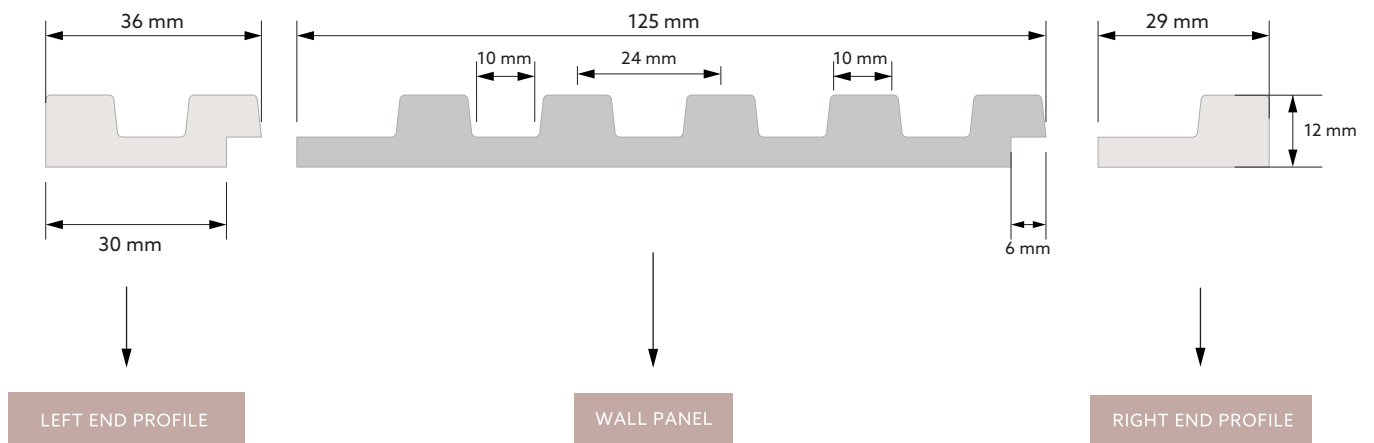

STRETTO

LENGTH	2700 mm
DEPTH	12 mm
WIDTH	120 mm

WIDTH OF LEFT END PROFILE	36 mm
WIDTH OF RIGHT END PROFILE	23 mm

TECHNICAL DIMENSIONS