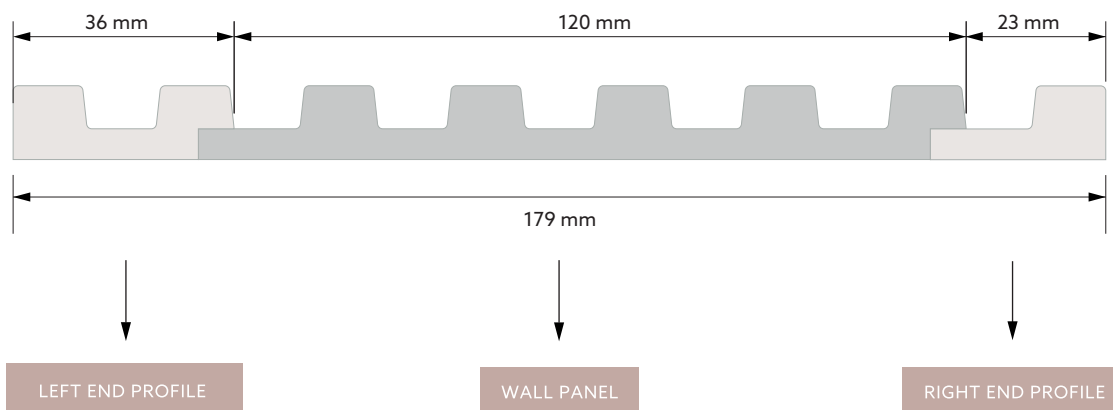

DIMENSIONS AFTER ASSEMBLY